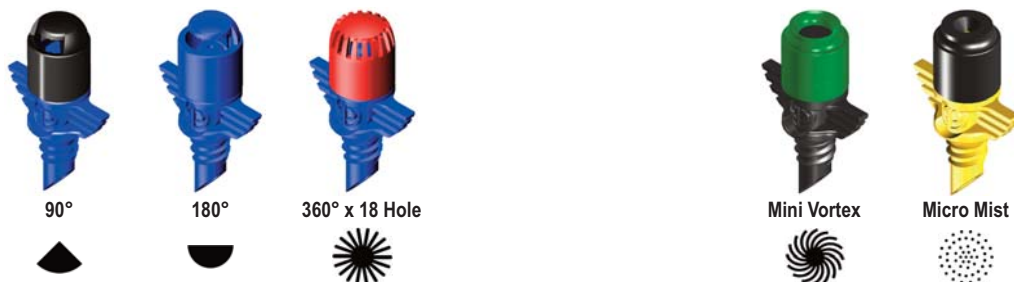

FEATURES and BENEFITS

- Two Piece micro sprays with excellent watering patterns that distribute water evenly over the irrigated surface.
- Optimum performance is achieved at low operating pressures.
- Winged bases are easy to install by hand, eliminating the need for tools.
- Four spray patterns available for the Aquila™ Jet Winged Bases.
- 90° Fan Spray - Cap colour - **Black**
- 180° Fan Spray - Cap colour - **Black or Blue**
- 180° Flat Trajectory Fan Spray - Cap colour - **Red**
- 360° x 18 Hole Stream Spray - Cap colour - **Black or Red**.
- Eight colour coded bases with **"FAST"** thread for quick and easy installation. Base colour identifies flow rate.
- Aquila™ Jet Mini Vortex (the vortex action generated inside the cap distributes the water evenly over the wetted surface).
- Aquila™ Jet Micro Mist (ideal for cooling operations).

APPLICATIONS

- Landscaped areas and garden beds. Ideal where fixed flow rates are required at specified operating pressures.

Aquila™ Jet Spray Assemblies											
PACKAGING	ASSEMBLED		AQUILA™ JET WINGED BASES WITH "FAST" THREAD								CAP COLOURS AND SPRAY PATTERNS
	Mini Vortex	Micro Mist	Black	Brown	Blue	Green	Red	Orange	Grey	White	
Order Codes	Packs		200406	200436	200466	200496	200526	200556	200586	200616	90°
	Bulk		020040	020043	020046	020049	020052	020055	020058	020061	
	Packs		200416	200446	200476	200506	200536	200566	200596	200626	180°
	Bulk		020041	020044	020047	020050	020053	020056	020059	020062	
	Packs		200426	200456	200486	200516	200546	200576	200606	200636	360° x 18 Hole
	Bulk		020042	020045	020048	020051	020054	020057	020060	020063	
	Packs		200646	200666	200686	200706	200726	200746	200766	200786	180°
	Bulk		020064	020066	020068	020070	020072	020074	020076	020078	
	Packs		200656	200676	200696	200716	200736	200756	200776	200796	360° x 18 Hole
	Bulk		020065	020067	020069	020071	020073	020075	020077	020079	
	Packs		204096	204106	204116	204126	204136	204146	204156	204166	180° Flat Trajectory
	Bulk		020409	020410	020411	020412	020413	020414	020415	020416	
Packs	201466	205026									
Bulk	020146	020502									
Quantity per Bag	Packs										100
	Bulk										1000
Bags per Carton	Packs										210
	Bulk										22
Weight per Carton (kg)	Packs										17.2
	Bulk										17.1
Base Inlet Connection	"FAST" Thread										
Dimensions	Height	26 mm									
	Width	16.2 mm									
Assembled	Depth	7.7 mm									
	Weight	0.72 g									
Material	U.V. Stabilized										

THE HEIGHT OF THE AQUILA™ JET SPRAYS MAY VARY SLIGHTLY DEPENDING ON BASE AND CAP SELECTED