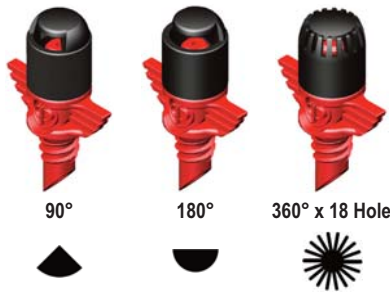

Aquila™ Jets

SPRAYS

Micro Sprays

Optimum performance is achieved at low operating pressures as indicated in the table below by the blue shaded rows.