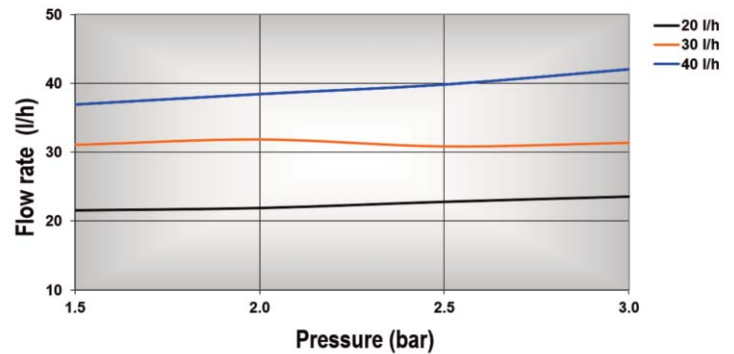

Ottima™ Spike PC 180° & 360°

Pressure Compensating Stream Drippers on a Spike

Ottima™ Spike PC - 360° & 180°										
Cap Pattern		360°x 8 Stream			180°x 5 Stream					
Connection Type		END-LINE		IN-LINE	END-LINE		IN-LINE			
PACKAGING										
Colour and Flow Rate		30 l/h	40 l/h	30 l/h	20 l/h	30 l/h	40 l/h	20 l/h	30 l/h	
Order Codes	Packs	203264	203274	204334	205114	204354	204364	205134	204374	
	Bulk	020326	020327	020433	020511	020435	020436	020513	020437	
Quantity per Bag	Packs								25	
	Bulk								1000	
Bags per Carton	Packs								40	
	Bulk								1	
Weight per Carton (kg)	Packs								7.9	
	Bulk								7.7	
Base Inlet Connection									4.5 mm Barb	
Dimensions	Height								152 mm	
	Width	27 mm		38 mm		27 mm		38 mm		
Assembled	Depth								17 mm	
	Weight								9.5 g	
Material									U.V. Stabilized