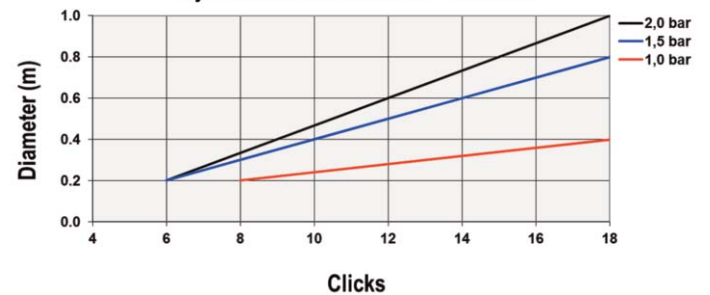

Umbrella Pattern Emitters, Adjustable & PC

FEATURES and BENEFITS

- Rotation of the Mini Bubbla cap allows simultaneous adjustment of flow rate and diameter of throw. This action produces a uniform umbrella pattern that gently applies water to the root zone of the plant.
- Four base options available for the Adjustable Mini Bubbla 360°, 4.5 mm Barb, 10-32 UNF Male Thread, 1/2" NPT Female Thread and 150 mm Spike.
- Cap rotation adjusts flow and radius.
- Effective watering at the root zone.
- Easy to regulate the water flow.
- The Mini Bubbla 360° PC Spike is available in one discharge rate, 75 l/h, colour coded (Red).

APPLICATIONS

- Use for watering plants in small or large pots, garden beds, street trees and palms.

PERFORMANCE DATA				
DRIPPERS	●	PRESSURE (bar)	FLOW (l/h)	DIAMETER OF THROW (m)
	Adjustable to Maximum (approx) 18 Clicks	1.0	0 - 85	0 - 0.5
		1.5	0 - 103	0 - 0.8
		2.0	0 - 119	0 - 1.0
		Recommended operating pressure 1.0 bar		
	Mini Bubbla 360° PC Spike 75 l/h	1.5	68	0.30
		2.0	75	0.30
		2.5	78	0.40
		3.0	79	0.40
	Recommended operating pressure 1.5 bar to 3.0 Tested 200 mm above Ground			

Adjustable Mini Bubbla 360° - Flow Rate

Adjustable Mini Bubbla 360° - Diameter

Mini Bubbla 180°
4.5 mm Barb

Mini Bubbla 360°
1/2" NPT Female Thread

Mini Bubbla 360°
10-32 UNF Thread

FILTRATION REQUIREMENTS