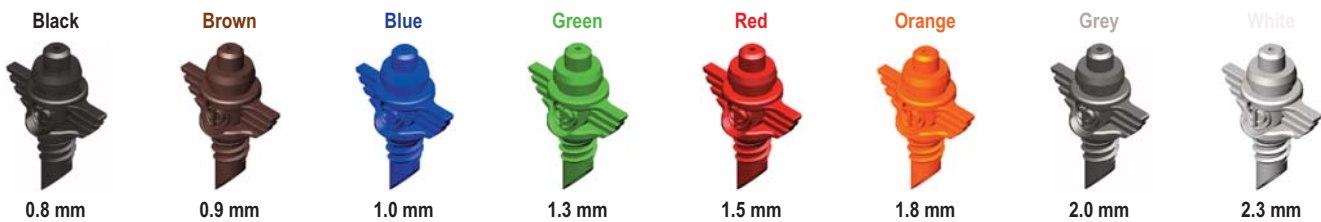

Caps and Bases

FEATURES and BENEFITS

- Caps available in three spray patterns
- 90° Fan Spray - Cap colour - **Black**
- 180° Fan Spray - Cap colour - **Black** or **Blue**
- 180° Fan Spray (Flat Trajectory) - Cap colour - **Red**
- 360° x 18 Hole Stream Spray - Cap colour - **Black** or **Red**.
- Eight colour coded bases with **"FAST"** thread for quick and easy installation.
- A large range of flow rates may be achieved at different operating pressures.
- Base colour identifies flow rate.
- Caps and bases may be ordered separately.

APPLICATIONS

- Ideal for landscaped gardens and garden beds.

Winged Jet Bases with "FAST" Thread

Micro Spray Caps and Bases															
PACKAGING		CAPS						WINGED JET BASES							
		Black			Blue	Red		Black	Brown	Blue	Green	Red	Orange	Grey	White
		90°	180°	360°	180°	360°	180° F/T								
Order Codes	Packs	100176	100186	100196	100236	100246	104446	100516	100606	100616	100626	100636	100646	100656	100666
	Bulk	010017	010018	010019	010023	010024	010444	010051	010060	010061	010062	010063	010064	010065	010066
Quantity per Bag	Packs	100						100							
	Bulk	1000						1000							
Bags per Carton	Packs	500						320							
	Bulk	50						30							
Weight per Carton (kg)	Packs	16.0						22.1							
	Bulk	13.9						19.5							
Base Inlet Connection								"FAST" Thread							
Dimensions	Height	9.4 mm	9.4 mm	8.3 mm	9.4 mm	8.3 mm	9.4 mm	22 mm							
	Width	8 mm						16 mm							
	Depth	8 mm						8 mm							
	Weight	0.24 g						0.57 g							
Material		U.V. Stabilized													