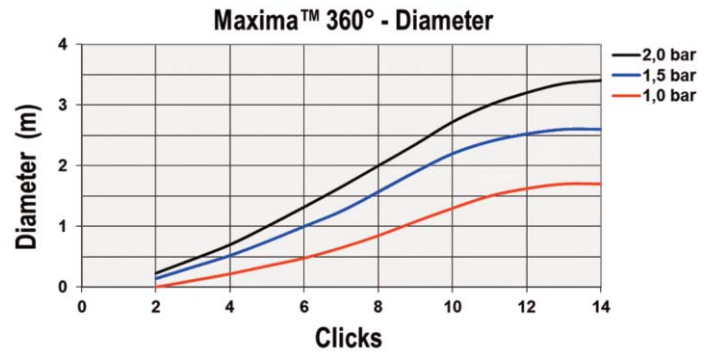

### FEATURES and BENEFITS

- Rotation of the Maxima™ 360° cap allows simultaneous adjustment of flow rate and diameter of throw. The ratchet clip action between the cap and the base allows the vortex pattern to be increased or decreased until final shut-off.
- Four base options available, 4.5 mm Barb, 10-32 UNF Male Thread, 1/2" NPT Female Thread and 150 mm Spike.
- Vortex action distributes water evenly over the irrigated surface.

### APPLICATIONS

- Ideal for spot watering of plants in small and large pots or larger areas including garden beds and landscapes.

PERFORMANCE DATA					
SPRAYS		PRESSURE	FLOW	DIAMETER OF THROW	
		(bar)	(l/h)	(m)	
		Adjustable to Maximum (approx) 14 Clicks	1.0	0 - 52	0 - 1.7
			1.5	0 - 65	0 - 2.8
2.0	0 - 74		0 - 3.4		
Tested 200 mm above Ground Level					
Recommended operating pressure 1.0 bar					

Maxima 360°  
4.5 mm Barb

Maxima 360°  
10-32 UNF Thread

Maxima™ 360°  
1/2" NPT Female Thread

Maxima™ 360° Spike

Maxima™ 360°					
PACKAGING					
		BARB	THREAD	SPIKE	1/2" THREAD
Order Codes	Packs	200045	200055	200064	202074
	Bulk	020004	020005	020006	020207
Quantity per Bag	Packs	50	50	25	25
	Bulk	1000	1000	1000	250
Bags per Carton	Packs	100	100	40	70
	Bulk	7	7	1	7
Weight per Carton (kg)	Packs	14.2	16.8	7.9	8.2
	Bulk	18.8	22.4	7.7	7.9
Base Inlet Connection		4.5 mm Barb	10-32 UNF Thread	4.5 mm Barb	1/2" NPT/F Thread
Dimensions	Height	24 mm	24 mm	152 mm	30 mm
	Width	20 mm	20 mm	42 mm	27 mm
Assembled	Depth	16 mm	16 mm	16 mm	27 mm
	Weight	2.5 g	3.0 g	6.7 g	3.9 g
Material		U.V. Stabilized			