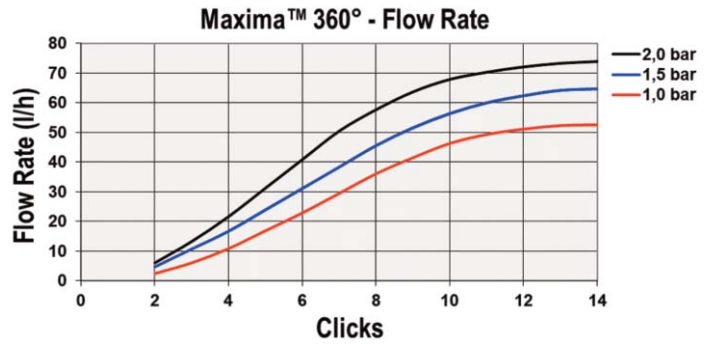

### FEATURES and BENEFITS

- Rotation of the Maxima™ 360° cap allows simultaneous adjustment of flow rate and diameter of throw. The ratchet clip action between the cap and the base allows the vortex pattern to be increased or decreased until final shut-off.
- Four base options available, 4.5 mm Barb, 10-32 UNF Male Thread, 1/2" NPT Female Thread and 150 mm Spike.
- Vortex action distributes water evenly over the irrigated surface.

### APPLICATIONS

- Ideal for spot watering of plants in small and large pots or larger areas including garden beds and landscapes.

PERFORMANCE DATA					
SPRAYS		PRESSURE	FLOW	DIAMETER OF THROW	
		(bar)	(l/h)	(m)	
		Adjustable to Maximum (approx) 14 Clicks	1.0	0 - 52	0 - 1.7
			1.5	0 - 65	0 - 2.8
2.0	0 - 74		0 - 3.4		
Tested 200 mm above Ground Level					
Recommended operating pressure 1.0 bar					

Maxima 360°  
4.5 mm Barb

Maxima 360°  
10-32 UNF Thread

Maxima™ 360°  
1/2" NPT Female Thread

Maxima™ 360° Spike

Maxima™ 360°					
PACKAGING					
		BARB	THREAD	SPIKE	1/2" THREAD
Order Codes	Packs	200045	200055	200064	202074
	Bulk	020004	020005	020006	020207
Quantity per Bag	Packs	50	50	25	25
	Bulk	1000	1000	1000	250
Bags per Carton	Packs	100	100	40	70
	Bulk	7	7	1	7
Weight per Carton (kg)	Packs	14.2	16.8	7.9	8.2
	Bulk	18.8	22.4	7.7	7.9
Base Inlet Connection		4.5 mm Barb	10-32 UNF Thread	4.5 mm Barb	1/2" NPT/F Thread
Dimensions	Height	24 mm	24 mm	152 mm	30 mm
	Width	20 mm	20 mm	42 mm	27 mm
Assembled	Depth	16 mm	16 mm	16 mm	27 mm
	Weight	2.5 g	3.0 g	6.7 g	3.9 g
Material		U.V. Stabilized			